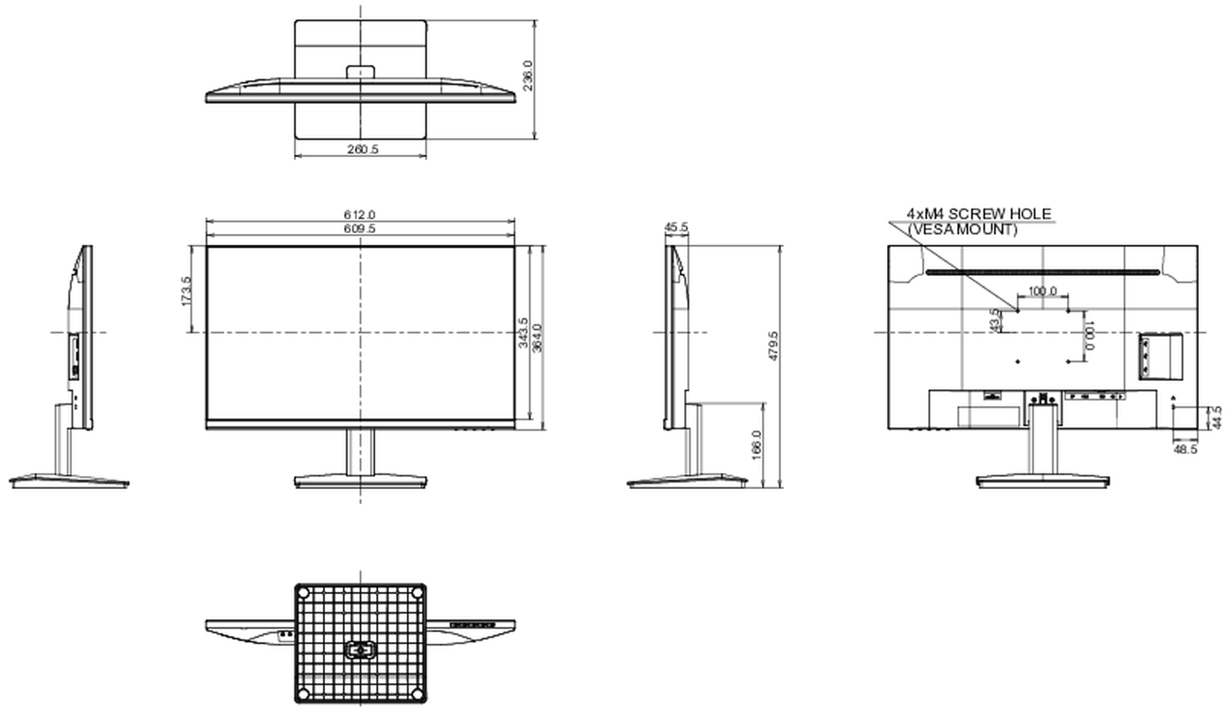

Cables power, USB, HDMI

Other quick start guide, safety guide

06 POWER MANAGEMENT

Power supply unit internal

Power supply AC 100 - 240V, 50/60Hz

Power usage 19W typical, 0.5W stand by, 0.5W off mode

07 SUSTAINABILITY

Regulations CE, TÜV-Bauart, EAC, VCCI-B, PSE, RoHS support, ErP, WEEE, REACH, UKCA

Energy efficiency class (Regulation (EU) 2017/1369) E

REACH SVHC above 0.1%: Lead

08 DIMENSIONS / WEIGHT

Product dimensions W x H x D 612 x 479.5 x 236mm

Box dimensions W x H x D 685 x 435 x 145mm

Weight (without box) 4.6kg

Weight (with box) 6.2kg

EAN code 4948570118823

* USB are available only for XU2793HSU.